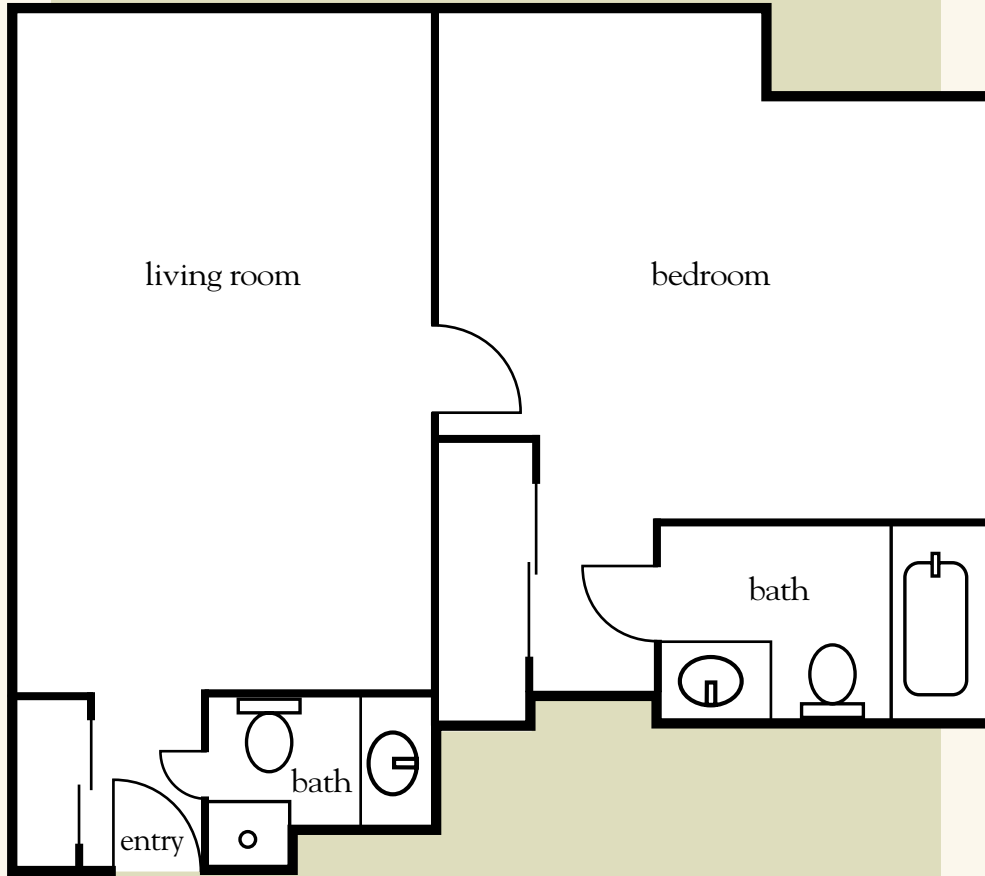

447 sq. ft.

One-Bedroom Floor Plan

Apartment No. _____ Apartment Rate _____

Notes _____

Name _____ Date _____

Expires _____

ENCINO TERRACE SENIOR LIVING

818.986.8466 | EncinoTerraceSeniorLiving.com

License #197606146 | Managed by Atria Management Company, LLC

Measurements are an approximation and can vary by apartment. All rates are subject to change.

One Bedroom Deluxe

465 sq. ft.

One-Bedroom Deluxe Floor Plan