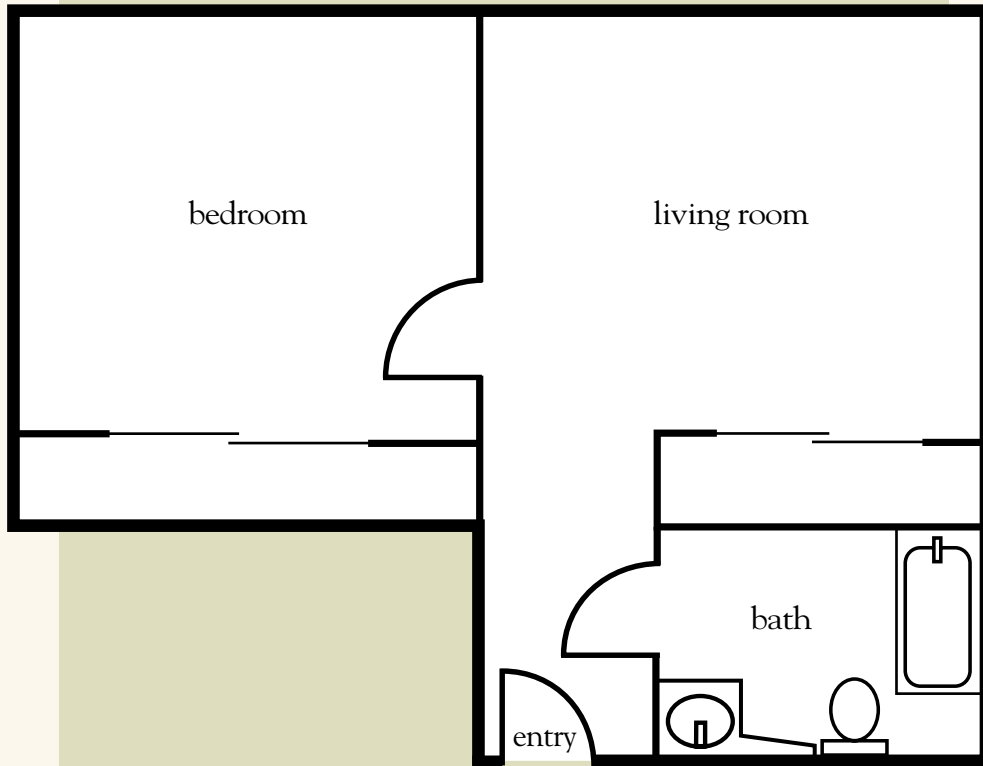

One Bedroom

447 sq. ft.

One-Bedroom Floor Plan

Apartment No. _____ Apartment Rate _____

Notes _____

_____

_____

Name _____ Date _____

Expires _____

ENCINO TERRACE SENIOR LIVING

818.986.8466 | EncinoTerraceSeniorLiving.com

License #197606146 | Managed by Atria Management Company, LLC

Measurements are an approximation and can vary by apartment. All rates are subject to change.