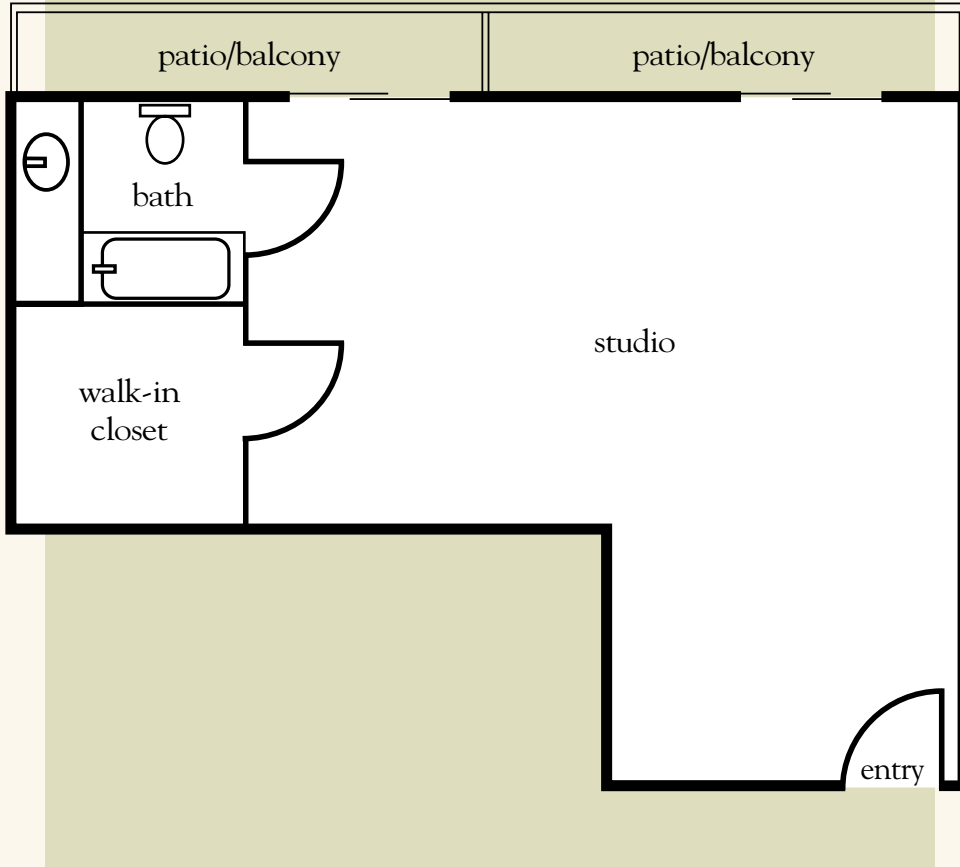

Studio Deluxe

392 sq. ft.

Studio Deluxe Floor Plan

Apartment No. _____ Apartment Rate _____

Notes _____

Name _____ Date _____

Expires _____

ENCINO TERRACE SENIOR LIVING