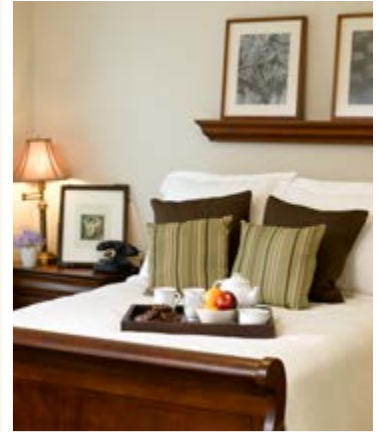

Studio Deluxe

392 sq. ft.

Studio Deluxe Floor Plan

Apartment No. _____ Apartment Rate _____

Notes _____

Name _____ Date _____

Expires _____

ENCINO TERRACE SENIOR LIVING